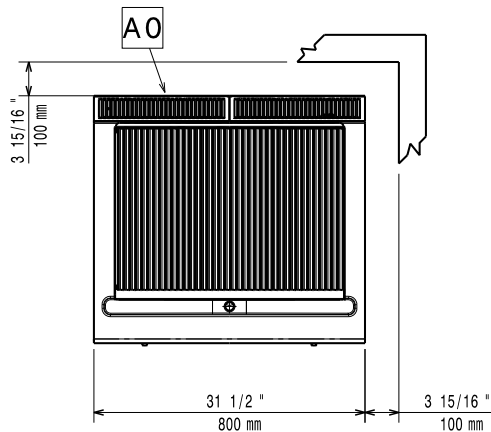

Front

Sida

EQ = Ekvipotential skruv
 G = Gasanslutning

Topp

Gas

Gas, effekt:	371045 (E7GRGHLC00)	14 kW
Standardgasleverans		Natural Gas
Gastyp alternativ:		LPG; Naturgas; Stadsgas
Gasintag:		3/4"

Viktig information

Nettovikt:	64 kg
Fraktvikt:	79 kg
Frakthöjd:	520 mm
Fraktbredd:	820 mm
Fraktdjup:	860 mm
Fraktvolym:	0.37 m ³

If appliance is set up or next to or against temperature sensitive furniture or similar, a safety gap of approximately 150 mm should be maintained or some form of heat insulation fitted.